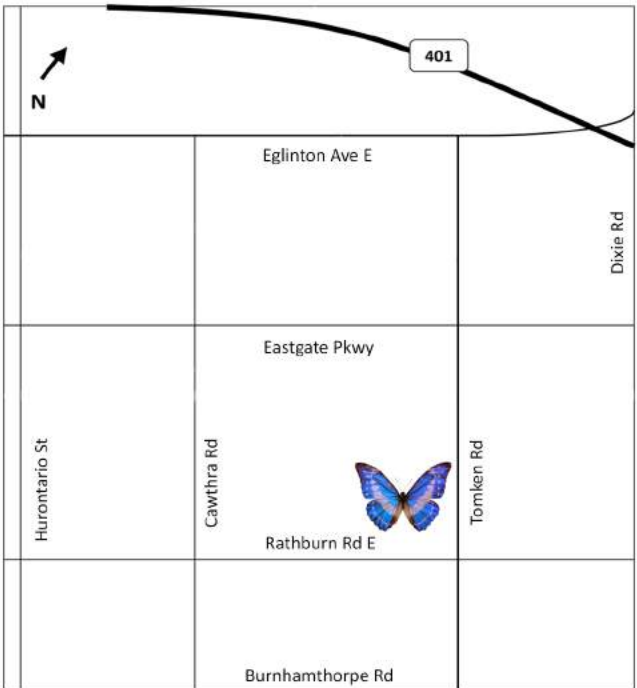

**330 BRONTE STREET S SUITE 118**  
**MILTON, ONTARIO L9T 7X1**  
**905 878-8988**

**925 RATHBURN ROAD E SUITE D1**  
**MISSISSAUGA, ONTARIO L4W 4C3**  
*(around the corner of Eggsmart)*  
**905 276-3999**